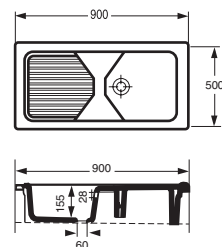

## Kitchen sinks

Evier de cuisine 116x50 cm réversible  
Reversible kitchen sink 116x50 cm  
Ref. 208622

Evier de cuisine 120x50 cm  
Kitchen sink 120x50 cm  
Ref. 208624

Evier de cuisine 140x60 cm  
Kitchen sink 140x60 cm  
Ref. 208621

Evier de cuisine 90x45 cm réversible  
Reversible kitchen sink 90x45 cm  
Ref. 208610

Evier de cuisine a poser 90x50cm  
Kitchen sink 90x50cm  
Ref. 208611

Evier de cuisine a poser 100x60cm  
Kitchen sink 100x60cm  
Ref. 208626

Evier de cuisine a poser 120x50cm  
Kitchen sink 120x50cm  
Ref. 208627