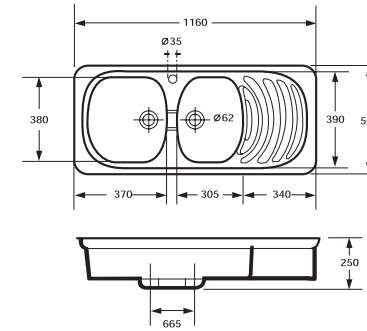

# Les Éviers de Cuisine

Évier de cuisine 120x60 cm réversible  
Reversible kitchen sink 120x60 cm  
Ref. 208625

## Kitchen sinks

Evier de cuisine 116x50 cm réversible  
Reversible kitchen sink 116x50 cm  
Ref. 208622

Evier de cuisine 120x50 cm  
Kitchen sink 120x50 cm  
Ref. 208624

Evier de cuisine 140x60 cm  
Kitchen sink 140x60 cm  
Ref. 208621

Evier de cuisine 90x45 cm réversible  
Reversible kitchen sink 90x45 cm  
Ref. 208610

Evier de cuisine a poser 90x50cm  
Kitchen sink 90x50cm  
Ref. 208611

Evier de cuisine a poser 100x60cm  
Kitchen sink 100x60cm  
Ref. 208626

Evier de cuisine a poser 120x50cm  
Kitchen sink 120x50cm  
Ref. 208627