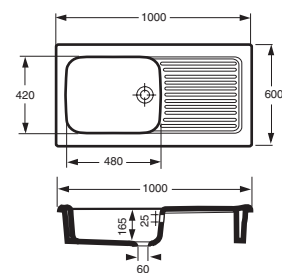

Evier de cuisine 90x45 cm réversible  
Reversible kitchen sink 90x45 cm  
Ref. 208610

Evier de cuisine a poser 90x50cm  
Kitchen sink 90x50cm  
Ref. 208611

Evier de cuisine a poser 100x60cm  
Kitchen sink 100x60cm  
Ref. 208626

Evier de cuisine a poser 120x50cm  
Kitchen sink 120x50cm  
Ref. 208627