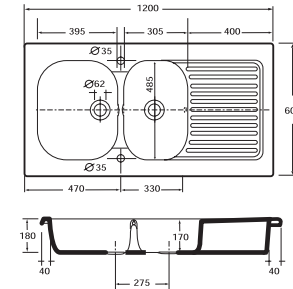

# Les Éviers de Cuisine

Évier de cuisine 120x60 cm réversible  
Reversible kitchen sink 120x60 cm  
Ref. 208625

## Kitchen sinks

Evier de cuisine 116x50 cm réversible  
Reversible kitchen sink 116x50 cm  
Ref. 208622

Evier de cuisine 120x50 cm  
Kitchen sink 120x50 cm  
Ref. 208624

Evier de cuisine 140x60 cm  
Kitchen sink 140x60 cm  
Ref. 208621

Evier de cuisine 90x45 cm réversible  
Reversible kitchen sink 90x45 cm  
Ref. 208610

Evier de cuisine a poser 90x50cm  
Kitchen sink 90x50cm  
Ref. 208611

Evier de cuisine a poser 100x60cm  
Kitchen sink 100x60cm  
Ref. 208626

Evier de cuisine a poser 120x50cm  
Kitchen sink 120x50cm  
Ref. 208627