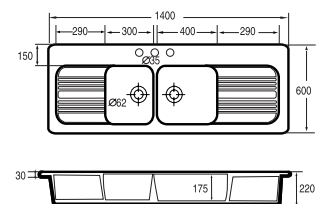

## Kitchen sinks

Evier de cuisine 116x50 cm réversible  
Reversible kitchen sink 116x50 cm  
Ref. 208622

Evier de cuisine 120x50 cm  
Kitchen sink 120x50 cm  
Ref. 208624

Evier de cuisine 140x60 cm  
Kitchen sink 140x60 cm  
Ref. 208621

Evier de cuisine 90x45 cm réversible  
Reversible kitchen sink 90x45 cm  
Ref. 208610

Evier de cuisine a poser 90x50cm  
Kitchen sink 90x50cm  
Ref. 208611

Evier de cuisine a poser 100x60cm  
Kitchen sink 100x60cm  
Ref. 208626

Evier de cuisine a poser 120x50cm  
Kitchen sink 120x50cm  
Ref. 208627