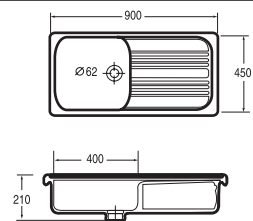

## Kitchen sinks

Evier de cuisine 116x50 cm réversible  
Reversible kitchen sink 116x50 cm  
Ref. 208622

Evier de cuisine 120x50 cm  
Kitchen sink 120x50 cm  
Ref. 208624

Evier de cuisine 140x60 cm  
Kitchen sink 140x60 cm  
Ref. 208621

Evier de cuisine 90x45 cm réversible  
Reversible kitchen sink 90x45 cm  
Ref. 208610

Evier de cuisine a poser 90x50cm  
Kitchen sink 90x50cm  
Ref. 208611

Evier de cuisine a poser 100x60cm  
Kitchen sink 100x60cm  
Ref. 208626

Evier de cuisine a poser 120x50cm  
Kitchen sink 120x50cm  
Ref. 208627