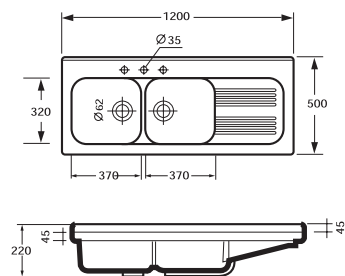

# Les Éviers de Cuisine

Évier de cuisine 120x60 cm réversible  
Reversible kitchen sink 120x60 cm  
Ref. 208625

## Kitchen sinks

Evier de cuisine 116x50 cm réversible  
Reversible kitchen sink 116x50 cm  
Ref. 208622

Evier de cuisine 120x50 cm  
Kitchen sink 120x50 cm  
Ref. 208624

Evier de cuisine 140x60 cm  
Kitchen sink 140x60 cm  
Ref. 208621

Evier de cuisine 90x45 cm réversible  
Reversible kitchen sink 90x45 cm  
Ref. 208610

Evier de cuisine a poser 90x50cm  
Kitchen sink 90x50cm  
Ref. 208611

Evier de cuisine a poser 100x60cm  
Kitchen sink 100x60cm  
Ref. 208626

Evier de cuisine a poser 120x50cm  
Kitchen sink 120x50cm  
Ref. 208627